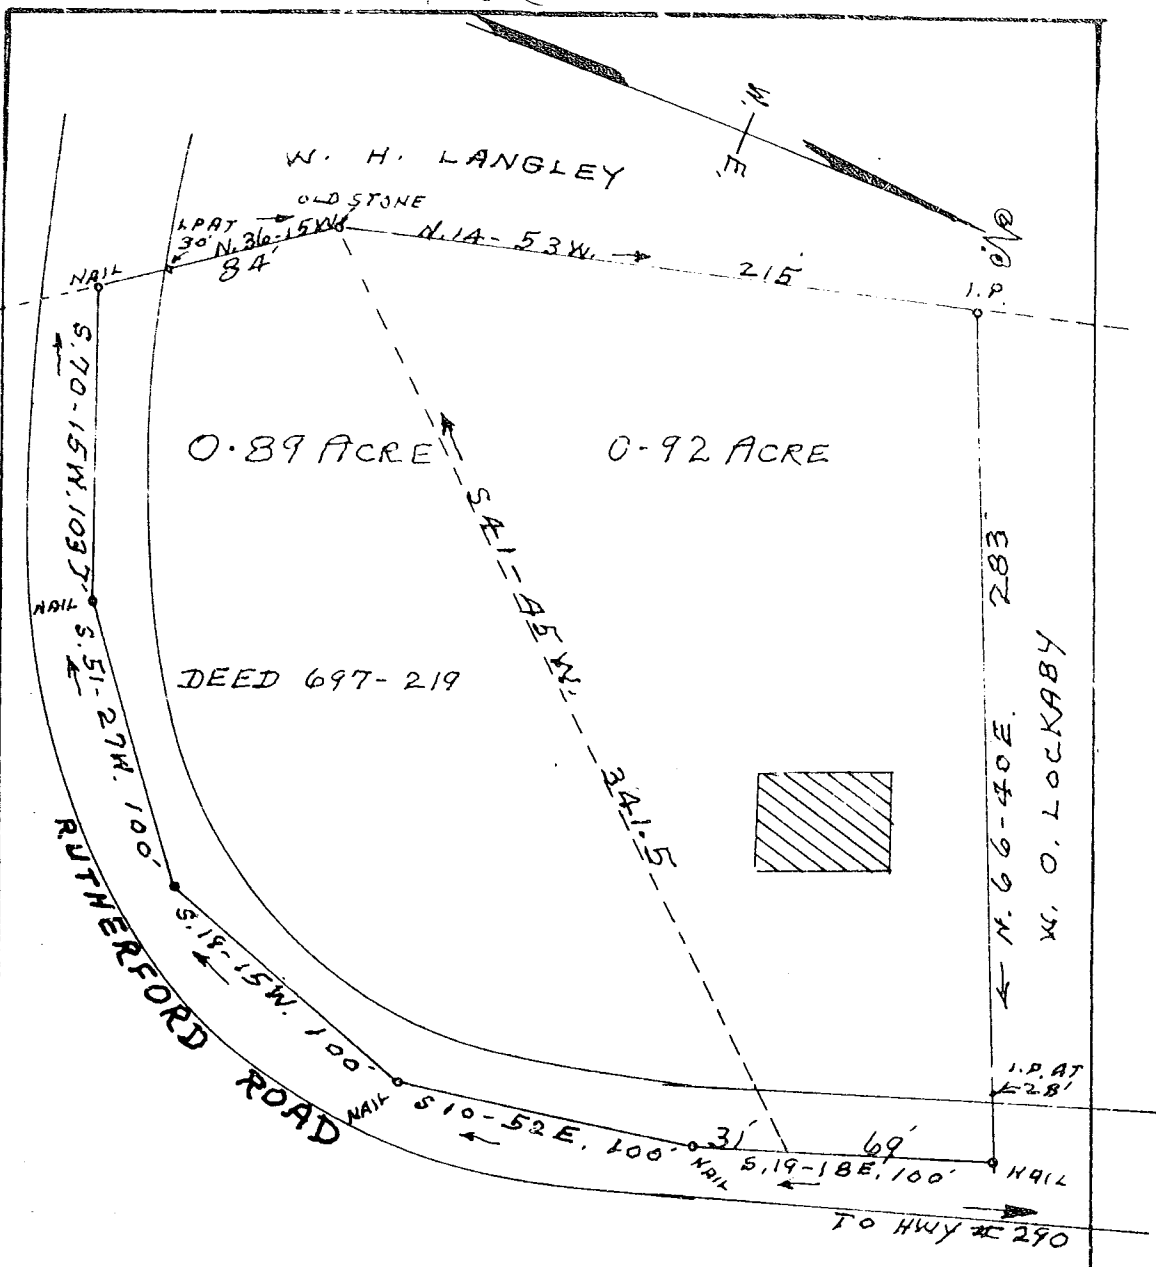

1703 k

PROPERTY OF
WILLIAM · P · LOCKABY

LOCATED 4 MILES NORTHWEST OF GREER
 CHICK SPRINGS TOWNSHIP GREENVILLE COUNTY

SOUTH CAROLINA

SCALE: 1" = 50 FEET MAY 25 1964

SURVEYED MAY 19 1964

MAY 27 1964

H. S. BROCKMAN, REG SURVEYOR
 GREER, S. C. NO 989

33610

Picture

Recorded May 27, 1964 at 2:43 P. M. #33610